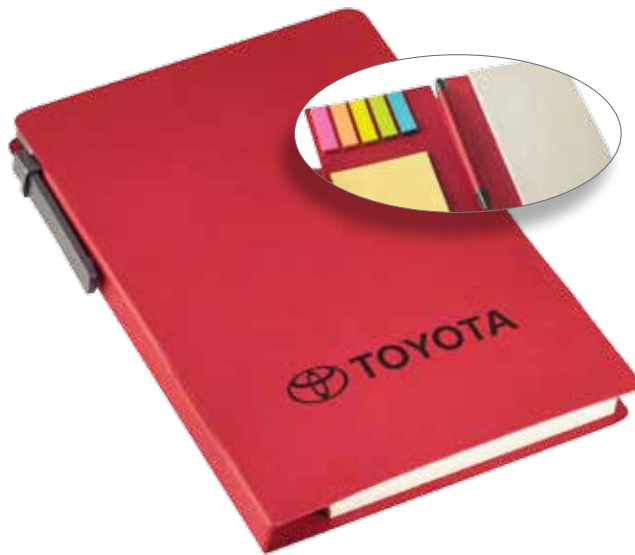

TOYOTA TRIFECTA DESK SET

This noteworthy desk set includes a note pad, 3" x 3" sticky note pad, 5 color flags, and a ballpoint pen—all neatly contained within a plastic cover with self-closure. 4-1/4" W x 6-1/8" H x 1/2" D. Screen-printed Toyota logo on front cover. Red.

TO011300

TOYOTA *Racing* LEATHERETTE NOTEBOOK SET

Slim and compact for travel or elegant enough for any desk! This smooth leatherette-covered notebook contains 100 lined pages and includes a matching translucent ballpoint pen and satin ribbon bookmark. 5-1/4"H x 6"W x 1/4"D. Screen-printed Toyota logo on cover. Custom Options available. Red.

RG006200

TOYOTA RACING DEVELOPMENT *TRD* TECH PADFOLIO

Provide smart and stylish protection for your iPad and other small office essentials. In addition to the integrated tablet holder, the organizational panel includes three pen/flash drive loops, five business card pockets, and a clear ID window. Includes 8-1/2" x 11" writing pad. Zippered closure. Fits iPad generations 1-4 and iPad Air. Debossed TRD logo on cover. Black.

TA009900