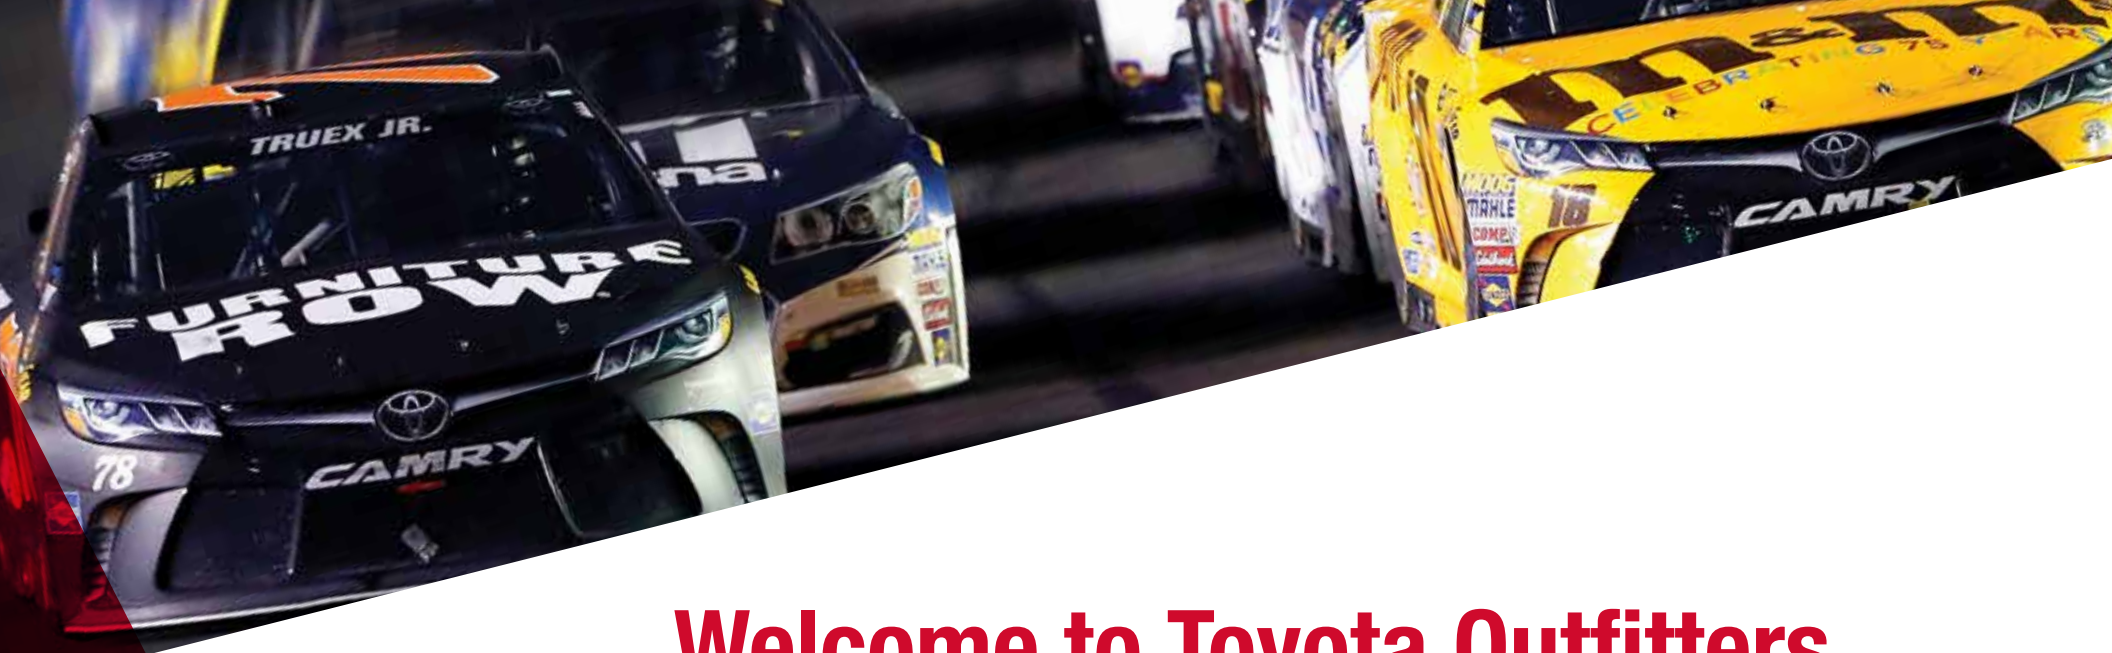

TOYOTA
Let's Go Places

OUTFITTERS

OFFICIALLY LICENSED TOYOTA MERCHANDISE and TOYOTA RACING GEAR

2017

Welcome to Toyota Outfitters

Toyota merchandise is a thoughtful way to evoke emotional links that build lasting connections between Toyota owners and the brand itself. Our selection of exclusive merchandise is uniquely designed to engage the Toyota owner, racing fan and enthusiast. Whether you need to gear up for a race, or you're heading out for a weekend camping trip, Toyota Outfitters has you covered. With dealer benefits like paying with your parts account or dealership customization, make Toyota Outfitters your source for all of your merchandise needs.